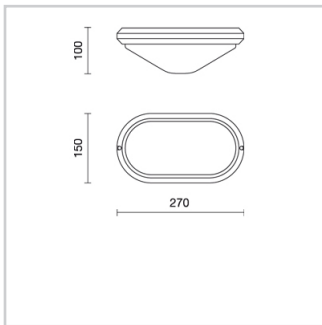

270

Product code	Color
127300	White
127301	Black
127302	Gray

General Specifications

Product type	: Ceiling lights,Wall-bracket
Mounting type	: Ceiling - surface,Wall - surface
Description	: Outdoor ceiling luminaires ideal for application in residential areas for outdoor use. IP65.
Indoor/outdoor lights	: Outdoor
Applications	: Arcades,Cantilever roofing,Footpaths,Gardens,Residential areas

Lighting specifications

Lamp description	: HE 60W E27, FBT 11W E27
Number of lamps	: 1

Physical Specifications

Body	: Nylon F.G. 30%
Diffuser	: Polycarbonate

Weight and Dimensions

Length (mm)	: 270
Width (mm)	: 150
Height (mm)	: 100
Weight (Kg)	: 0.5

Optical Specifications

Aiming	: Fixed
Light distribution	: Symmetric
Light emission	: Direct

ACCESSORIES

Product Code : 160909
Name : Bracket 45.2

Lamps	Lamp categories	Lamp type	Lamp wattage (W)	Base	Nominal lumens on thermal regime (lm)	Color rendering
	Compact fluorescent	FBT	11	E27	600	82
	Halogen	HE	60	E27		